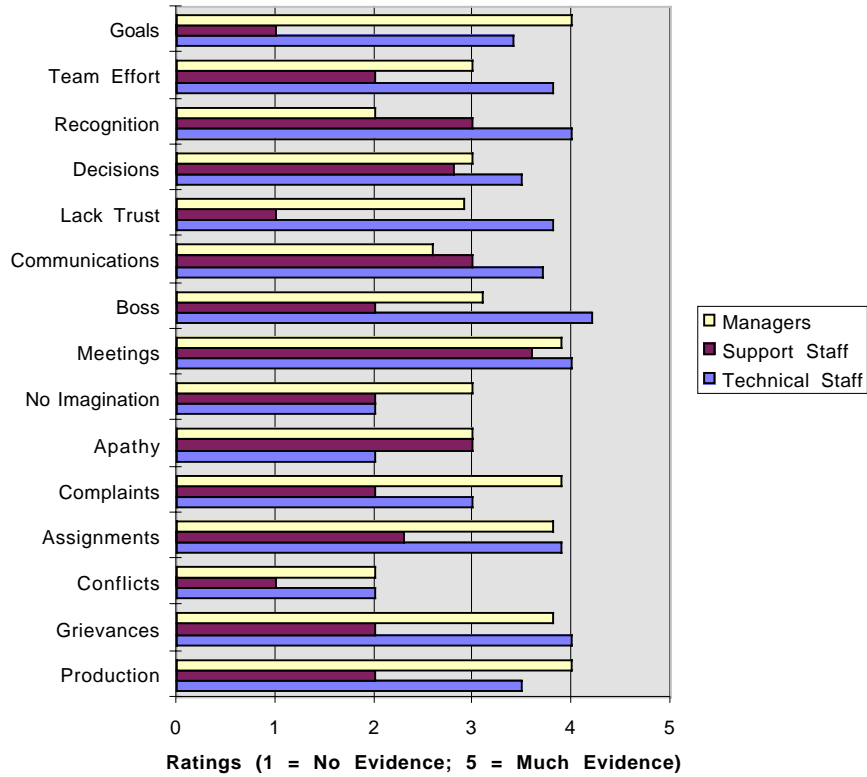

Initial Team Building Survey

Initial Survey Averages

Carlton F. "Perk" Clark
 Psychotherapy & Organizational Development
 350 S Williams Blvd Ste 140 Tucson, AZ 85711 (520) 519-8475