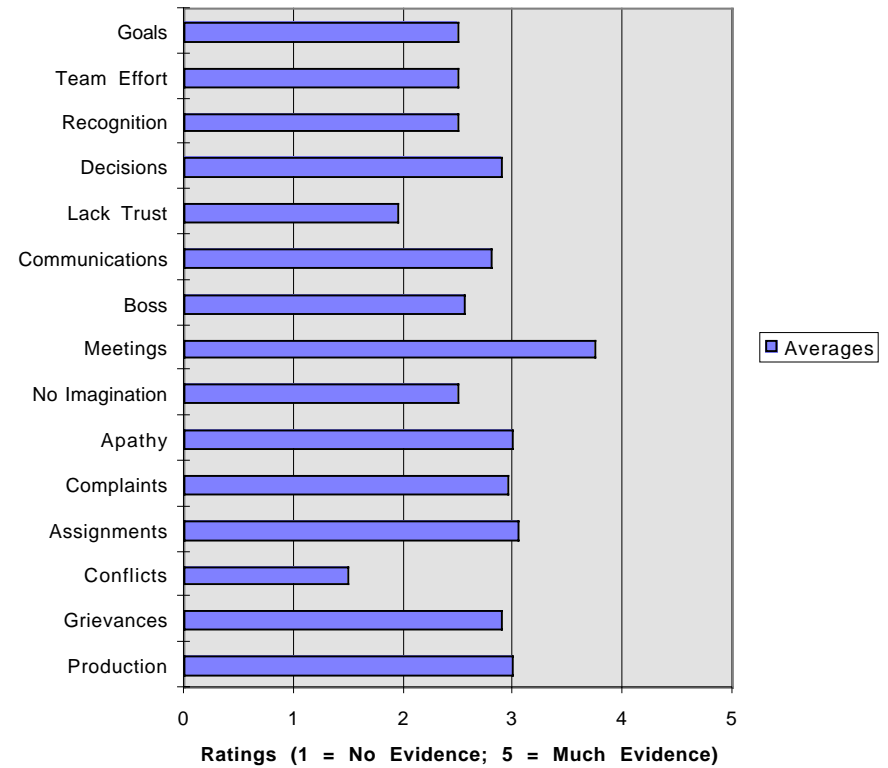

Initial Team Building Survey

Initial Survey Averages

Carlton F. "Perk" Clark
 Psychotherapy & Organizational Development
 350 S Williams Blvd Ste 140 Tucson, AZ 85711 (520) 519-8475